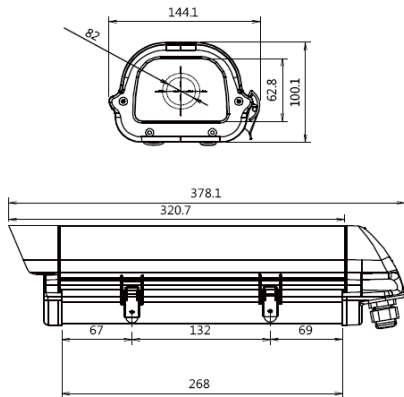

NETWORK IP CAMERA

HIP-HH90/4K

8MP NETWORK IP IR HOUSING CAMERA

STARVIS **H.265** **WDR**

Features

- Sony STARVIS 8.51MP Image Sensor
- Ultra low light color camera(0.01lux/F1.2)
- Triple codec(H.265, H.264, MJPEG)
- Triple Stream
- Max 30fps @ 3,840x2160p
- Support Onvif/PoE
- DOL True WDR
- IR LED : 90 units(90m)
- True Day & Night
- Fixed Lens 6mm
- IP66 Weatherproof

Camera Specifications

IMAGE	Image Sensor	Sony Starvis 8.51MP(1/2.5") Image Sensor
	Scan System	Progressive Scan
	Total Pixels	3864(H) x 2218(V), 8.57 Mega Pixels
	Effective Pixels	3864(H) x 2202(V), 8.51 Mega Pixels
Function	Day & Night	Auto / Day(Color) / Night(BW)
	Privacy Area	On / Off (8 Programmable Zones)
	Motion Detection	4 Zone, On / Off
	W D R	DOL True WDR
	3D DNR	2DNR, 3DNR
	S/N Ratio	More 52dB
	BLC	HLC, BLC
	Digital Zoom	16x
	Degof/LDS/Mirror	On / Off
	White Balance	ATW-Indoor/Outdoor, Shade, Clear sky, Fluorescent light, Light bulb, Flame, Manual
Lens	Focal Length	Fixed Lens 6mm
IR LEDs	IR LEDs	90 units
Electrical	Power Supply	DC12[V] ±10% / Max 750mA
Environmental	Operating Temp.	-10°C ~ +50°C
	Preservation Temp.	-20°C ~ +60°C
	Humidity	0% ~ 80%
Mechanical	Weight.	Approx. 1170g(W/Sunshield & Bracket)

Network Specifications

System	OS	Embedded Linux
Network	Interface	RJ45 10/100/1000 Base-T
	Protocol	TCP/IP, UDP, IPv4/v6, HTTP, HTTPS, FTP, UpnP, RTP, RTSP, RTCP, DHCP, ARP, Zeroconf
	Onvif	ver18.06
	Simultaneous Access	Max. 10 user
Video	Compress Format	H.265 Main Profile, H.264(High, Main, Base Line Profile), MJPEG
	Resolution	3840x2160(4K), 2592x1944(5M), 2048x1536(QXGA), 1920x1080(FHD), 1280x1024(SXGA), 1280x720(HD), 704x480(4CIF/NT), 704x576(4CIF/PAL) 640x480(VGA), 352x288(CIF), 320x240(QVGA)
	Frame Rate	Max. 30fps @all resolution
	Streaming	Simultaneously H.265 and MJPEG (Triple Streaming), Simultaneously H.264 and MJPEG (Triple Streaming), Independent Frame Rate and Bandwidth Control, VBR/CBR Mode
Audio	Compress Format	G.711 u-law
	Streaming	Two way
Event	Sensor In	1(NC/NO)
	Alarm Out	1 (Digital Output, Open Collector)
Web Browser	OS	Windows 7, 8, 10
	Manager	IE(over 11), Firefox, Safari, Opera
	Viewer	IE only (Active-X)

*Specification and Design are subject to change without notice